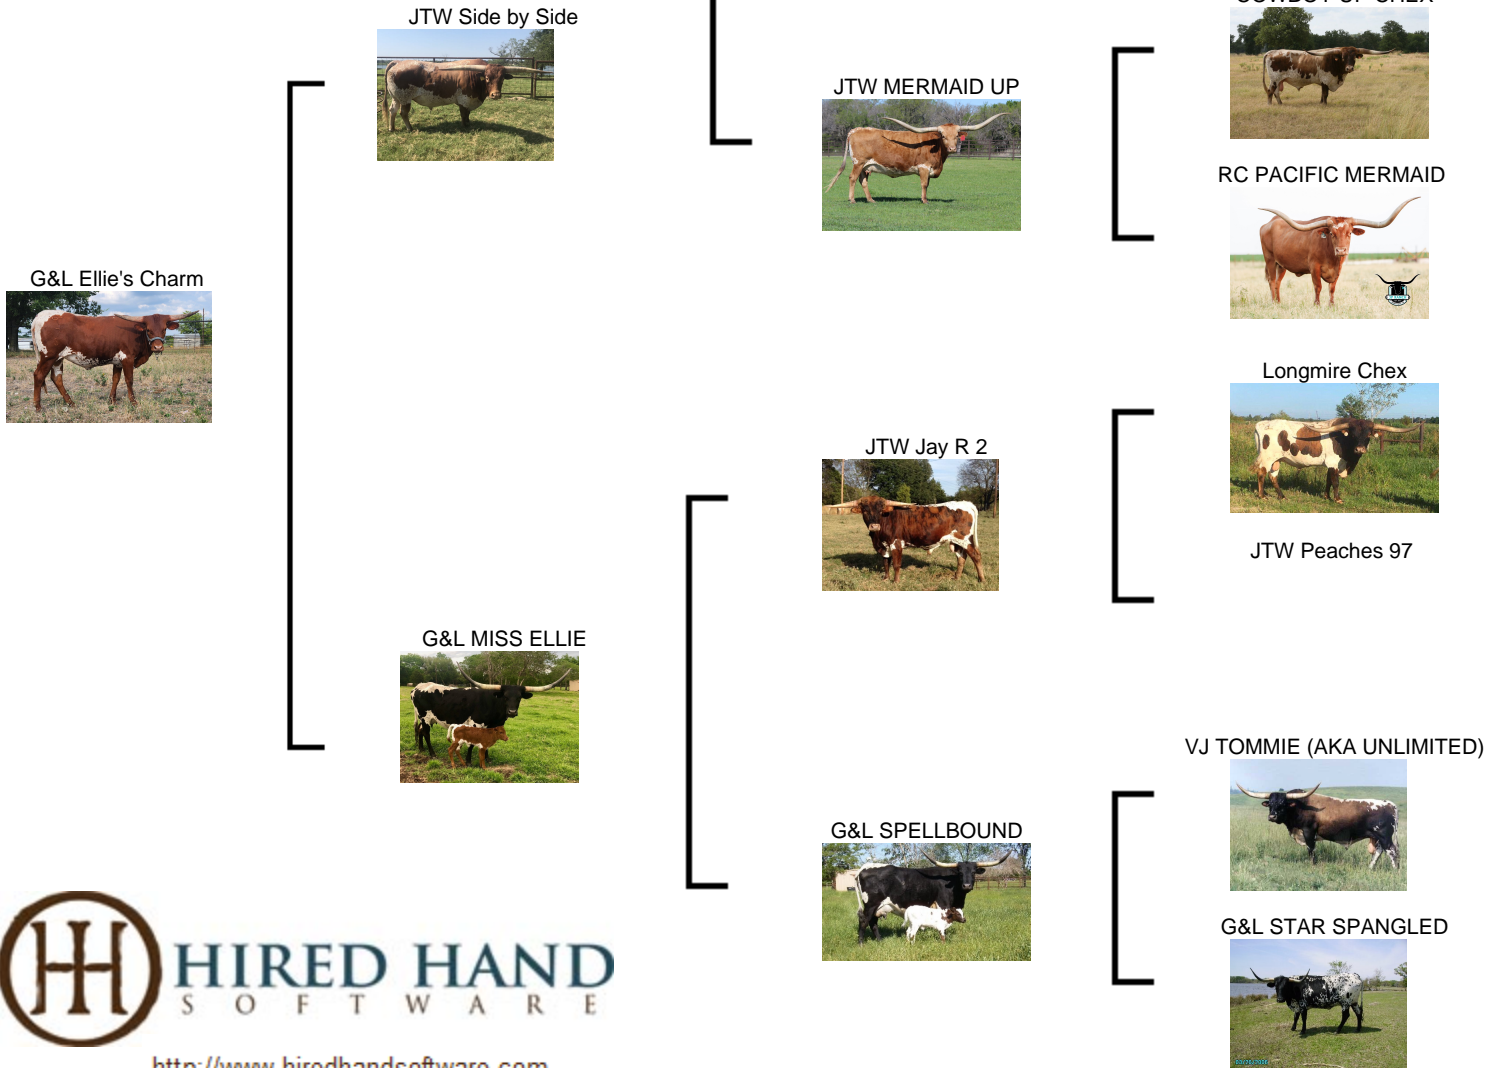

<http://www.hiredhandsoftware.com>