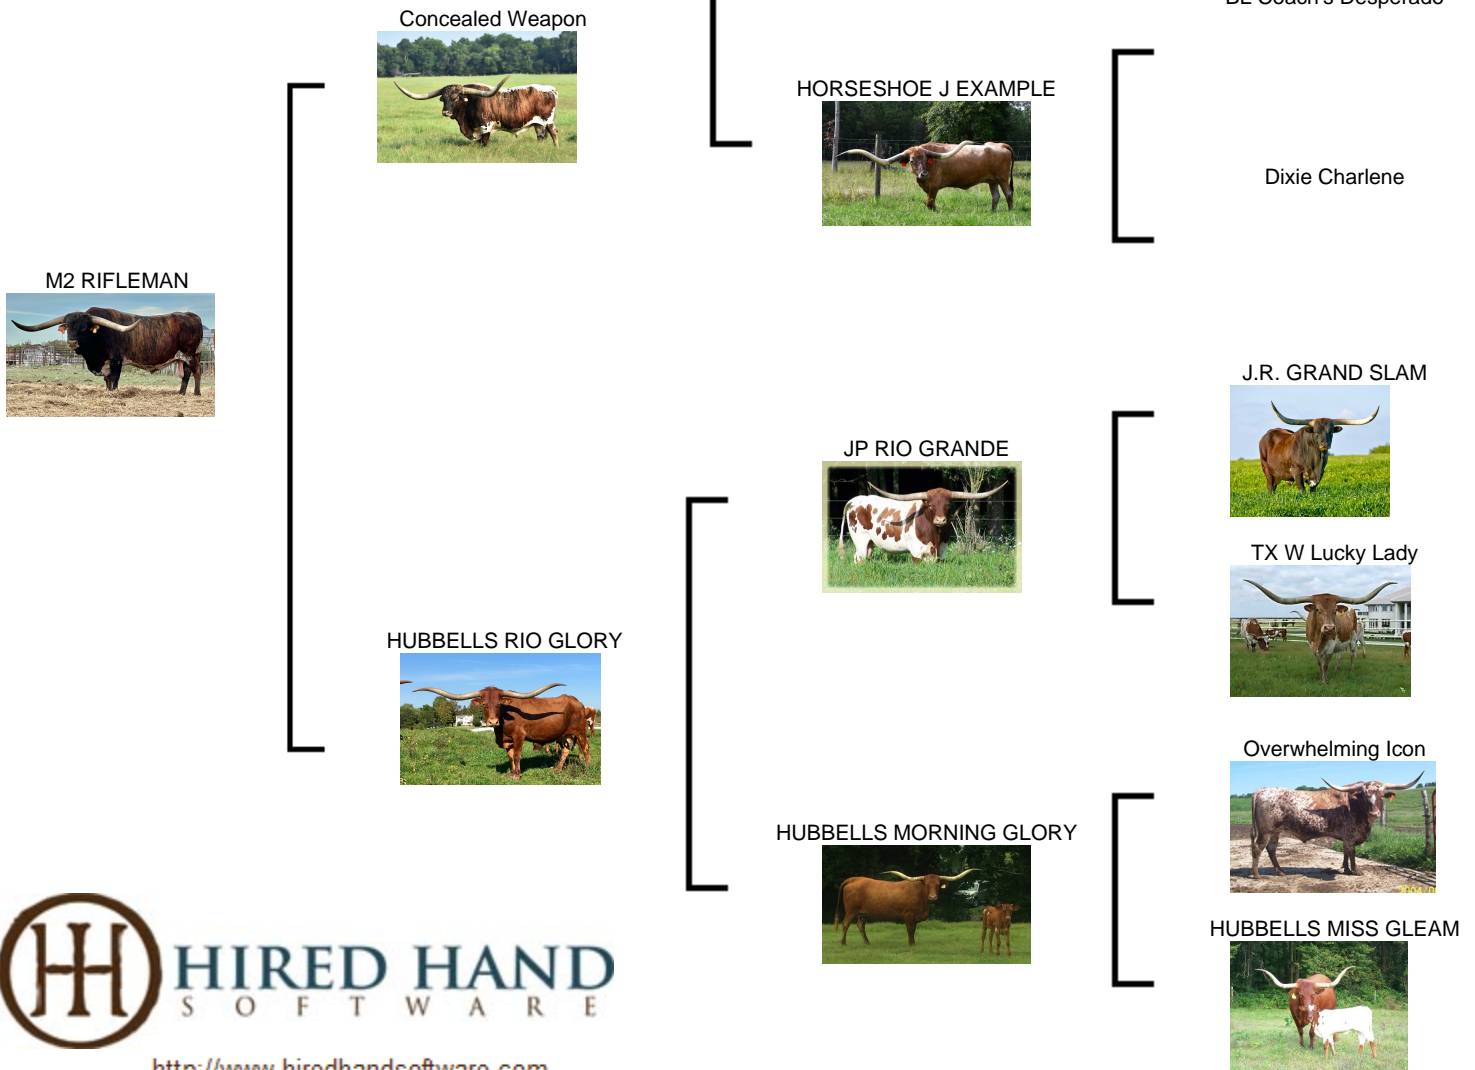

<http://www.hiredhandsoftware.com>